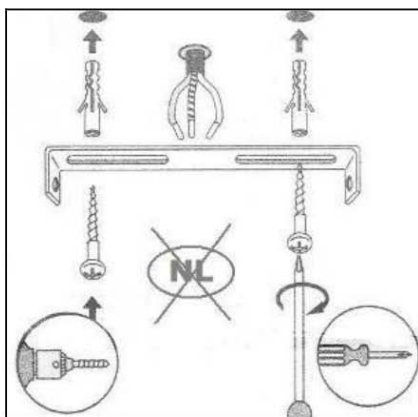

Item number: 05416/65/36

Technical details

Materials used:	Metal and Aluminium and Acrylic
Color:	Grey and inside white
Dimmable and how is fixture dimmable	No
Size:	Height: 158cm
	Length:
	Width: Ø65cm
	Net weight: 3.45kg
Power requirements:	220-240V~50Hz
Bulb type and maximum wattage:	LED 39W
Number of bulbs:	1X LED
IP degree:	IP 20