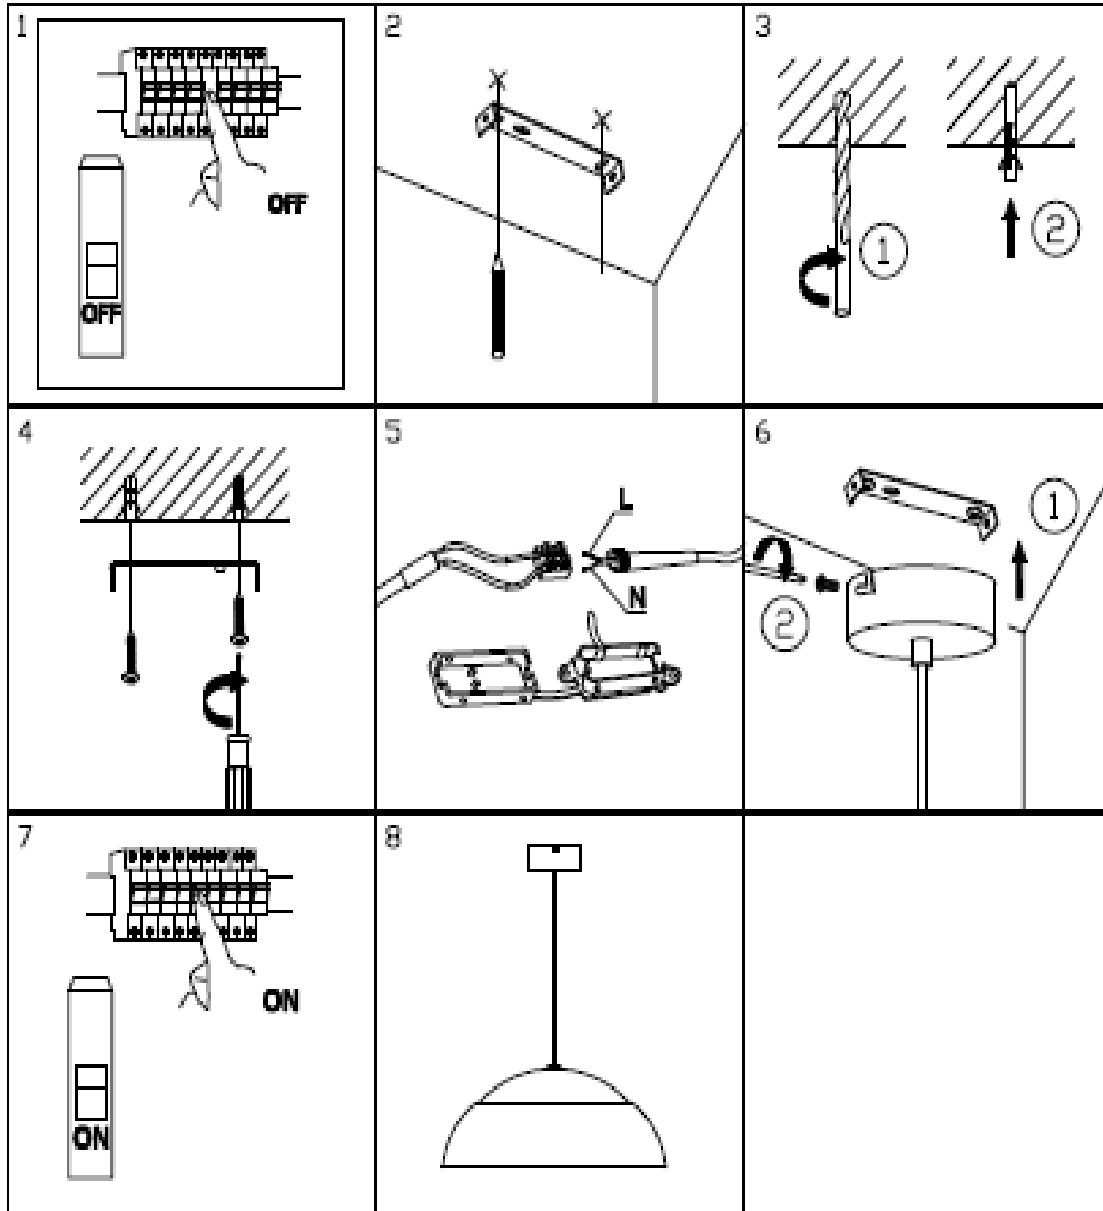

Item number: 05416/65/36

Technical details

Materials used:	Metal and Aluminium and Acrylic
Color:	Grey and inside white
Dimmable and how is fixture dimmable	No
Size:	Height: 158cm
	Length:
	Width: Ø65cm
	Net weight: 3.45kg
Power requirements:	220-240V~50Hz
Bulb type and maximum wattage:	LED 39W
Number of bulbs:	1X LED
IP degree:	IP 20