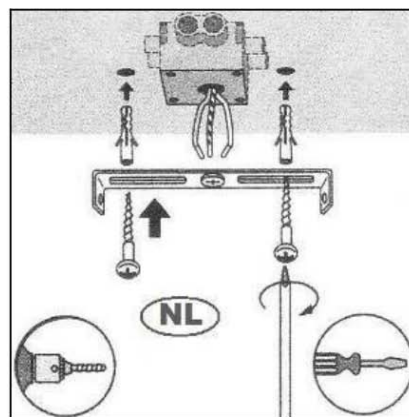

Item number: 05416/65/36

Technical details

Materials used:	Metal and Aluminium and Acrylic
Color:	Grey and inside white
Dimmable and how is fixture dimmable	No
Size:	Height: 158cm
	Length:
	Width: Ø65cm
	Net weight: 3.45kg
Power requirements:	220-240V~50Hz
Bulb type and maximum wattage:	LED 39W
Number of bulbs:	1X LED
IP degree:	IP 20