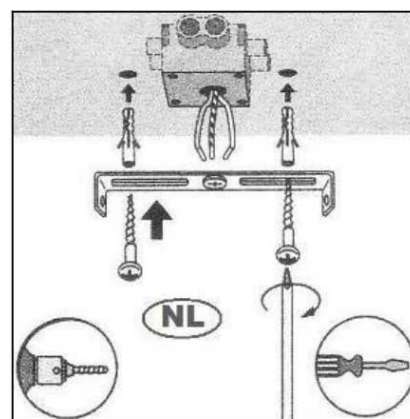

Item number: 05314/60/36

Technical details

Materials used:	Aluminium and Metal
Color:	Cement grey ant Silver
Dimmable and how is fixture dimmable	
Size:	Height: 187cm
	Length:
	Width: Ø60cm
	Net weight: 3.5kg
Power requirements:	220-240V~50Hz
Bulb type and maximum wattage:	E27 Max.60W
Number of bulbs:	1X E27
IP degree:	IP 20