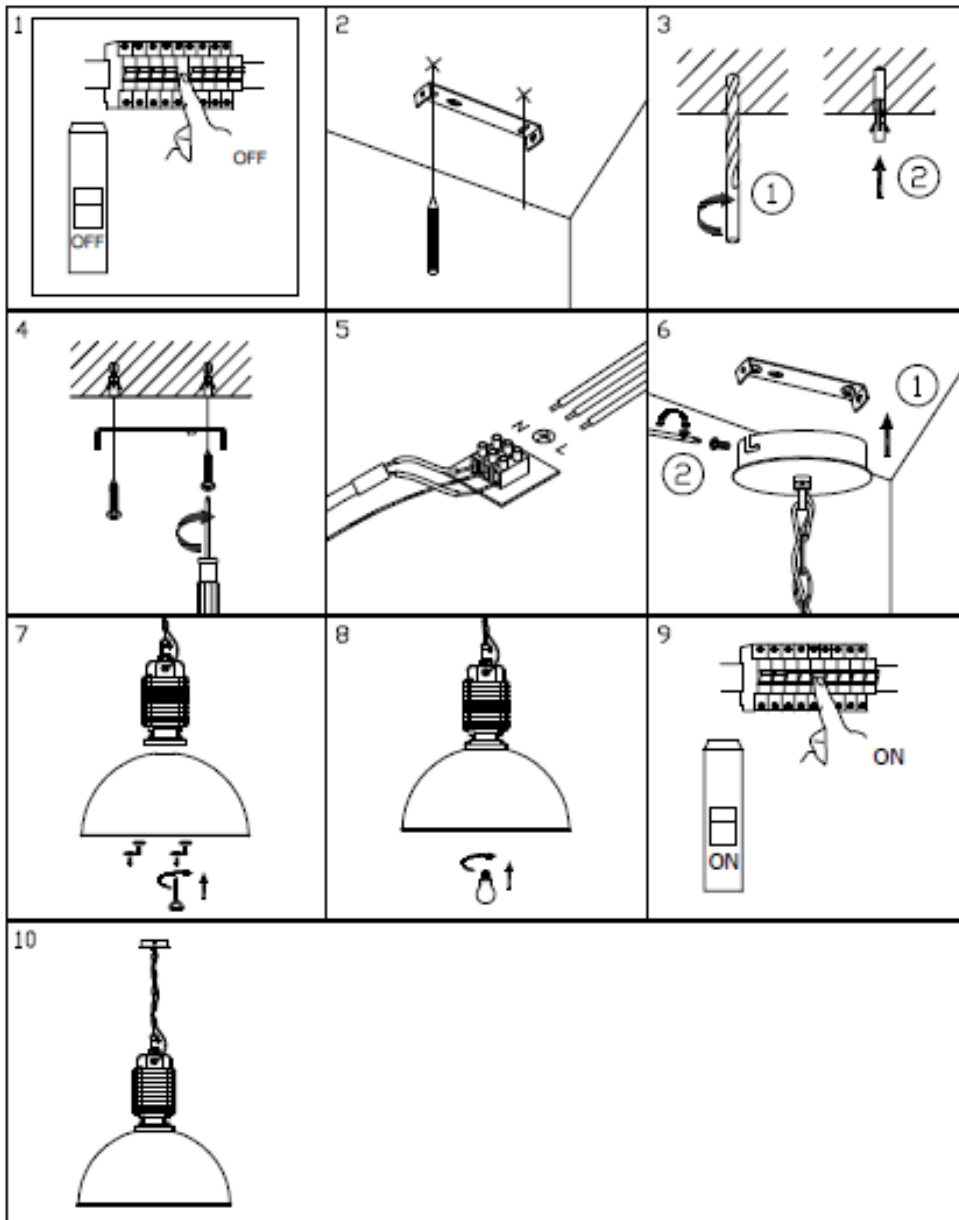

Item number: 05314/60/36

Technical details

Materials used:	Aluminium and Metal
Color:	Cement grey ant Silver
Dimmable and how is fixture dimmable	
Size:	Height: 187cm
	Length:
	Width: Ø60cm
	Net weight: 3.5kg
Power requirements:	220-240V~50Hz
Bulb type and maximum wattage:	E27 Max.60W
Number of bulbs:	1X E27
IP degree:	IP 20