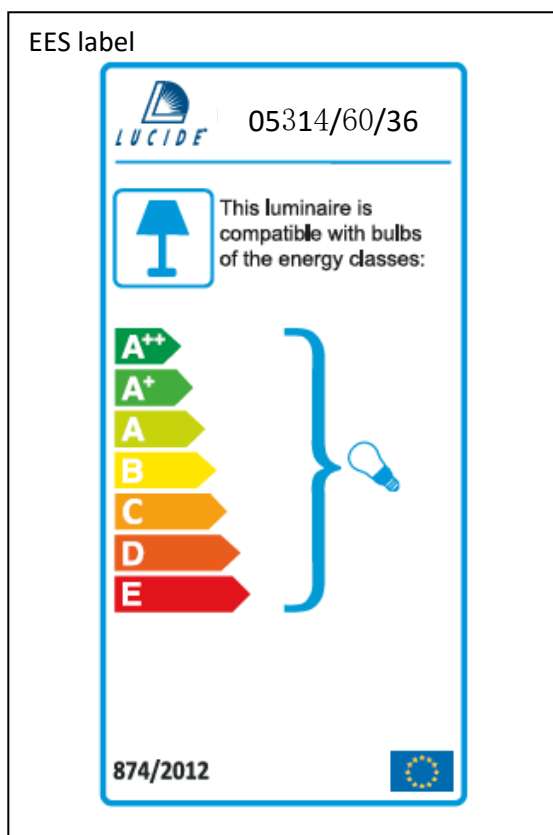

Garantiebestimmungen:

Lucide NV garantiert für einen Zeitraum von 2 Jahren ab Kaufdatum und Kauf durch den Endkunden, dass das gelieferte Produkt frei von Material- und Herstellungsfehlern ist, sofern das Produkt gemäß der Bedienungsanleitung installiert und gewartet wird.
Von der Garantie ausgenommen: 1. Gebrochene Glasteile der Fassung werden nur innerhalb von 14 Tagen ab Kauf durch den Endkunden ersetzt. 2. Normaler Verschleiß, Verfärbungen aufgrund des normalen Gebrauchs. 3. Beschädigungen aufgrund externer Ursachen wie Feuer, Wasser, unsachgemäße Nutzung/ Installation oder Wartung des Produkts.
Kunden müssen das defekte Produkt/Teil und den Originalkaufbeleg einsenden, um Garantieansprüche geltend zu machen.

Other languages of the manual and further explanations can be found on our website.