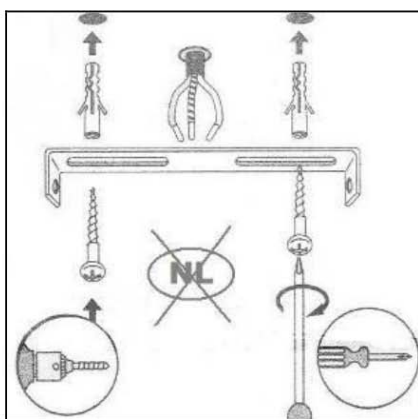

Item number: 05314/60/36

Technical details

Materials used:	Aluminium and Metal
Color:	Cement grey ant Silver
Dimmable and how is fixture dimmable	
Size:	Height: 187cm
	Length:
	Width: Ø60cm
	Net weight: 3.5kg
Power requirements:	220-240V~50Hz
Bulb type and maximum wattage:	E27 Max.60W
Number of bulbs:	1X E27
IP degree:	IP 20