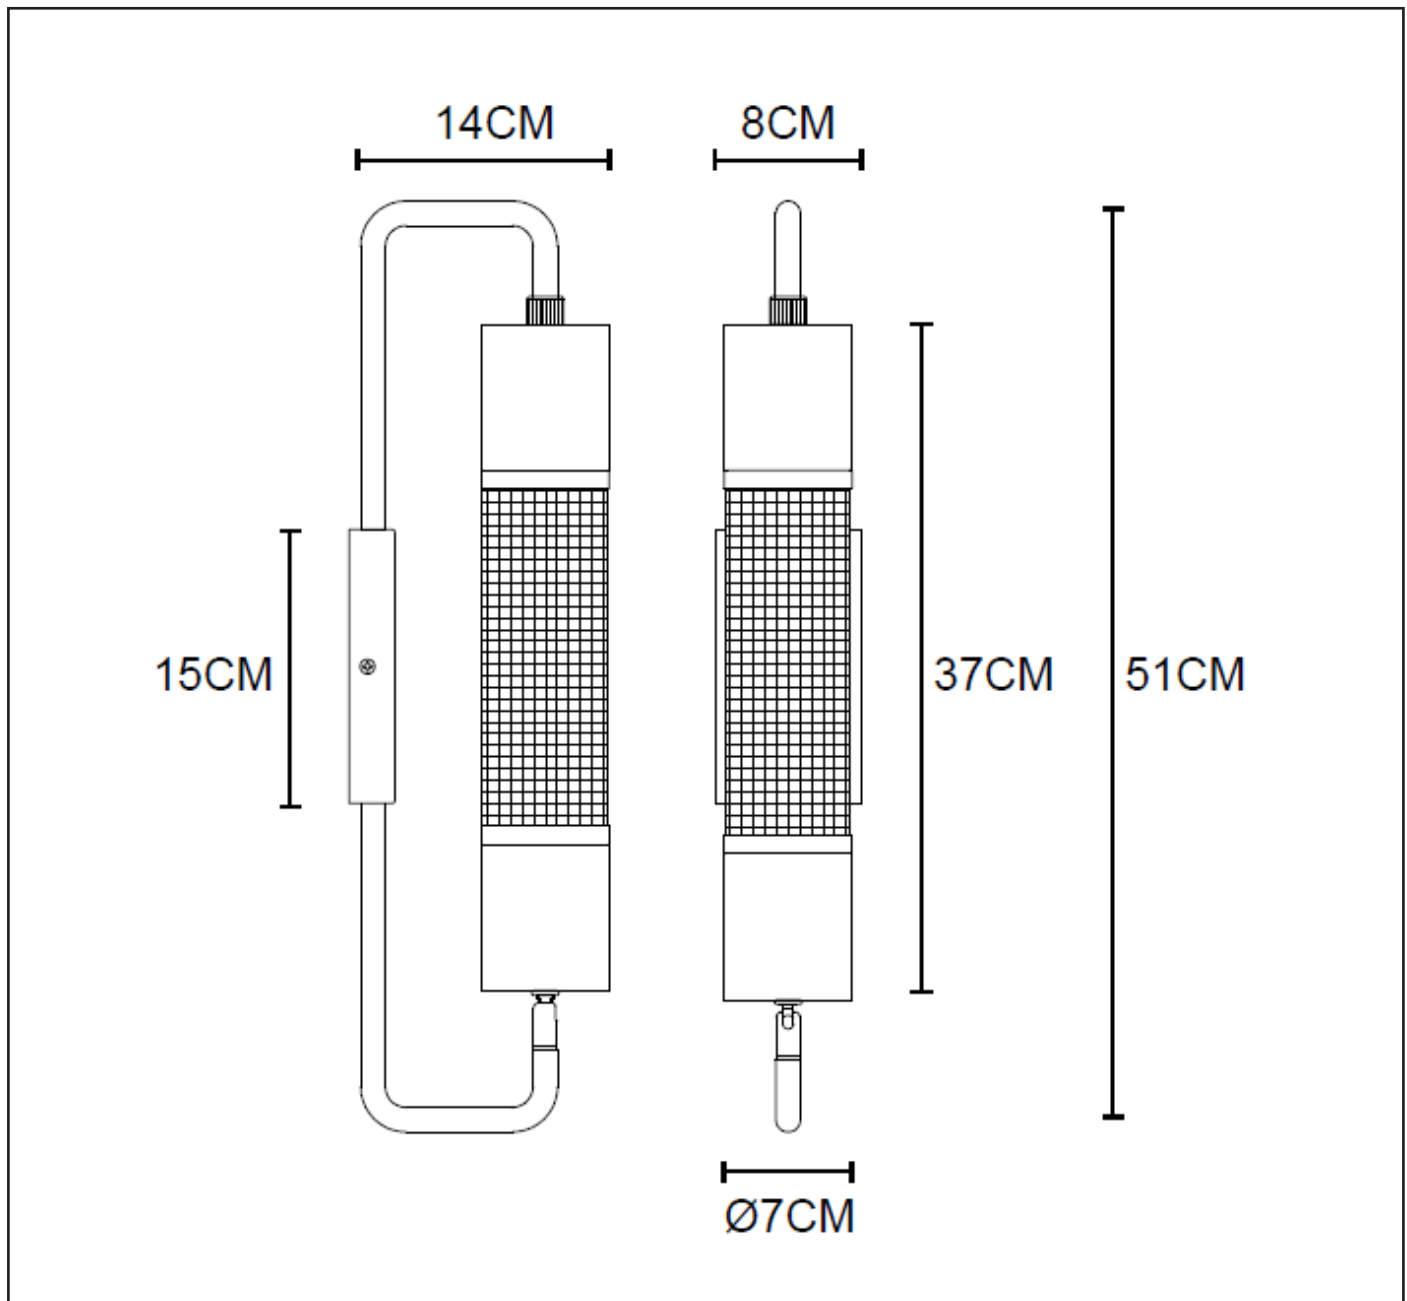

LUCIDE

GENERAL SPECIFICATIONS

**RECOMMENDED LUCIDE
LIGHT SOURCE**

49035/30/62
Light source dimmable : Yes
Light source incl. : No

General

Dimensions LxWxH : 14 cm x 8 cm x 51 cm
Height minimum : -
Height maximum : 51 cm
Dimensions shade LxWxH : 7 cm x 7 cm x 37 cm
Main material : Metal
Ceiling rose material : Metal
Color : black
Style : Modern
Shape : Tube
Weight : 0.86 kg
Warranty : 2 years

Product specifications

Dimmable : Yes
Light direction : Around (Diffuse)
Adjustable in height : No
Directional : Not Directional
Cable : No
Cable length : No
Sensor : Without Sensor
Control : Light Switch Control
IP-Class : 20
Electric class : 1
Light source including ? : No
Lamp socket : E27
Light source number : 1
Power requirements : 220-240V~50Hz
Bulb type & maximum wattage : E27- max.10W

For more specifications of this product please visit
www.lucide.com

CALIXT

item number :05233/01/30

EAN code : 5411212051462

For more specifications, dimensions please visit

www.lucide.com

LUCIDE

INSTALLATION DRAWING SPECIFICATIONS