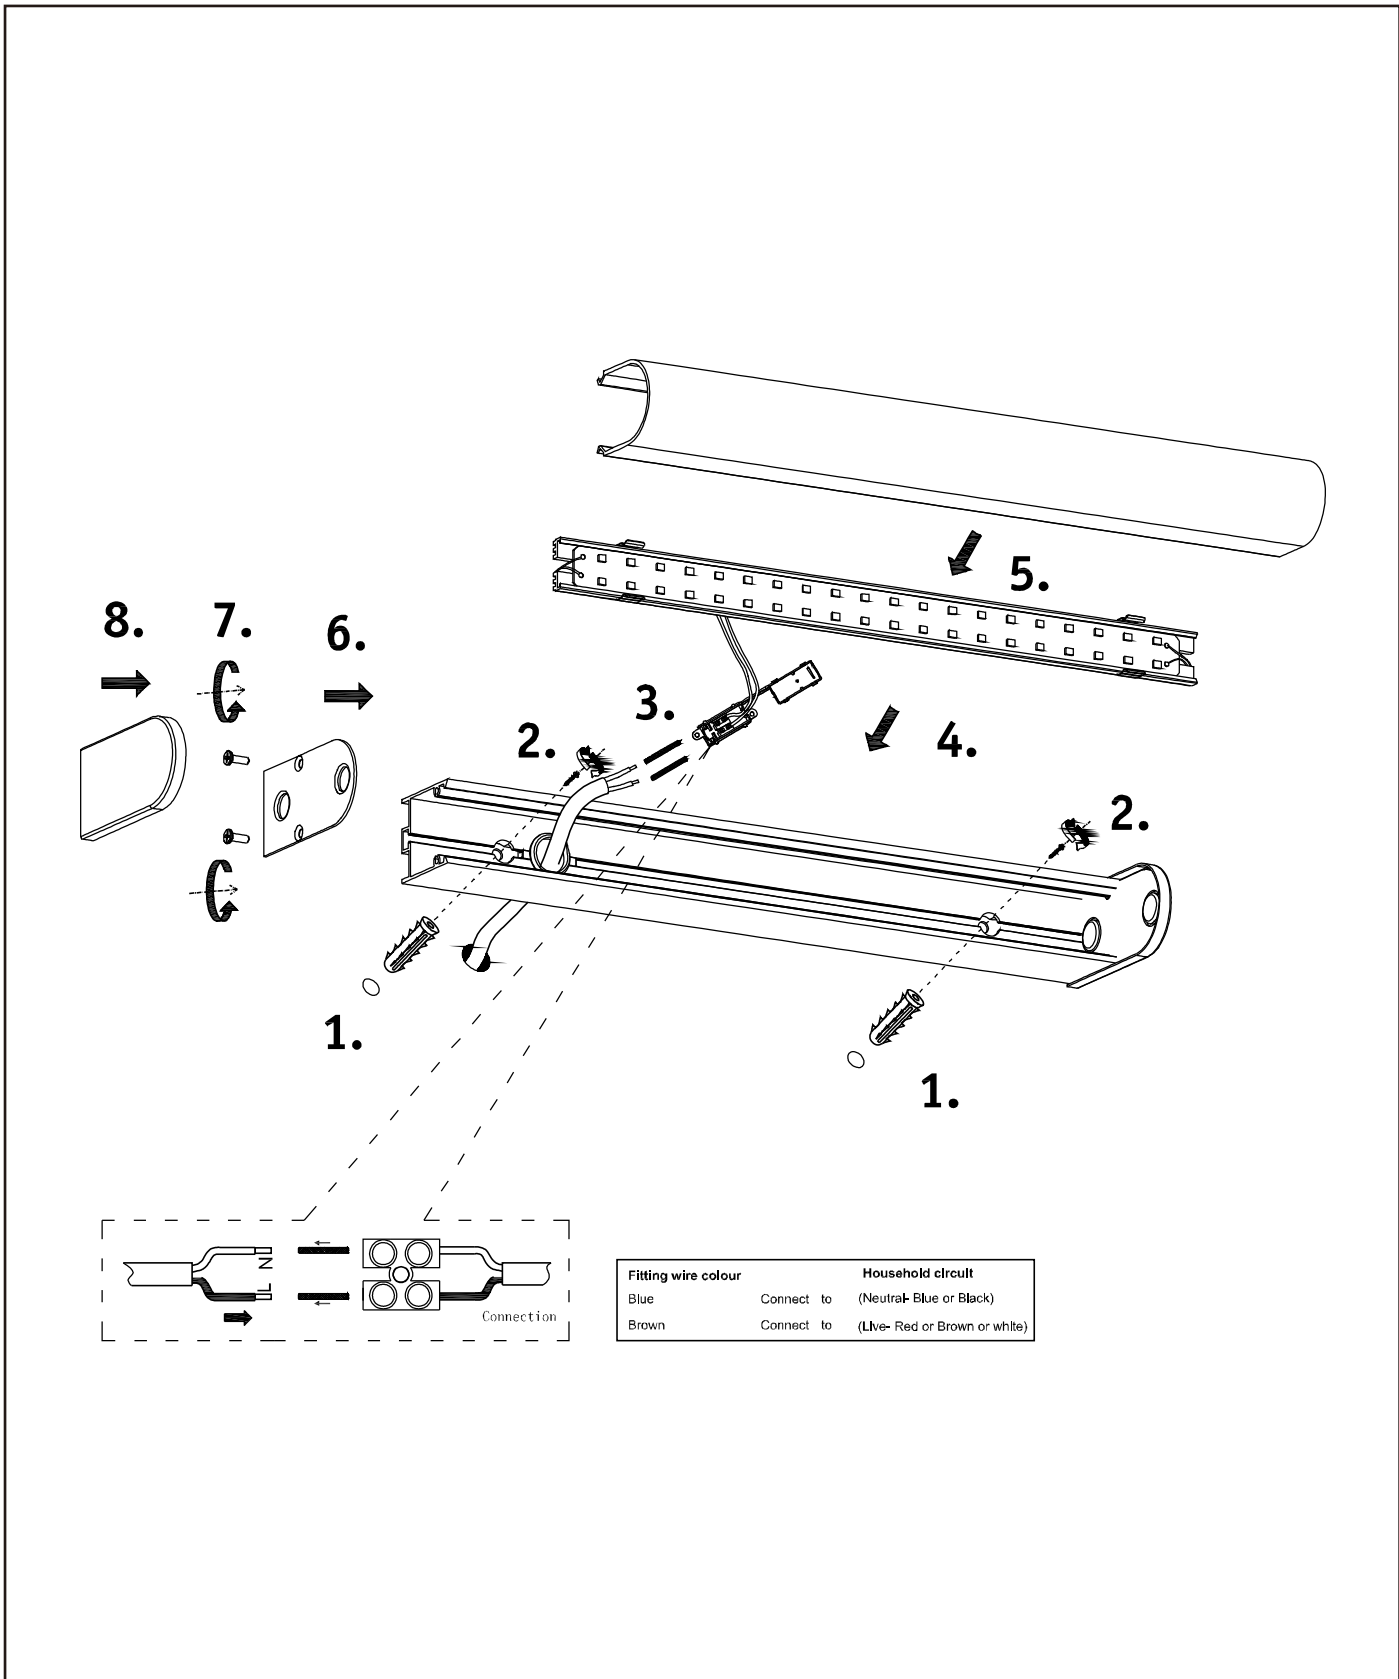

Dit product bevat een lichtbron van energie-efficiëntieklasse E
Ce produit contient une source lumineuse de classe énergétique E
Dieses Produkt enthält eine Lichtquelle der Energieeffizienzklasse E
This product contains a light source of energy efficiency class E
Ten produkt zawiera ród o wiat a o klasie efektywno ci energetycznej E