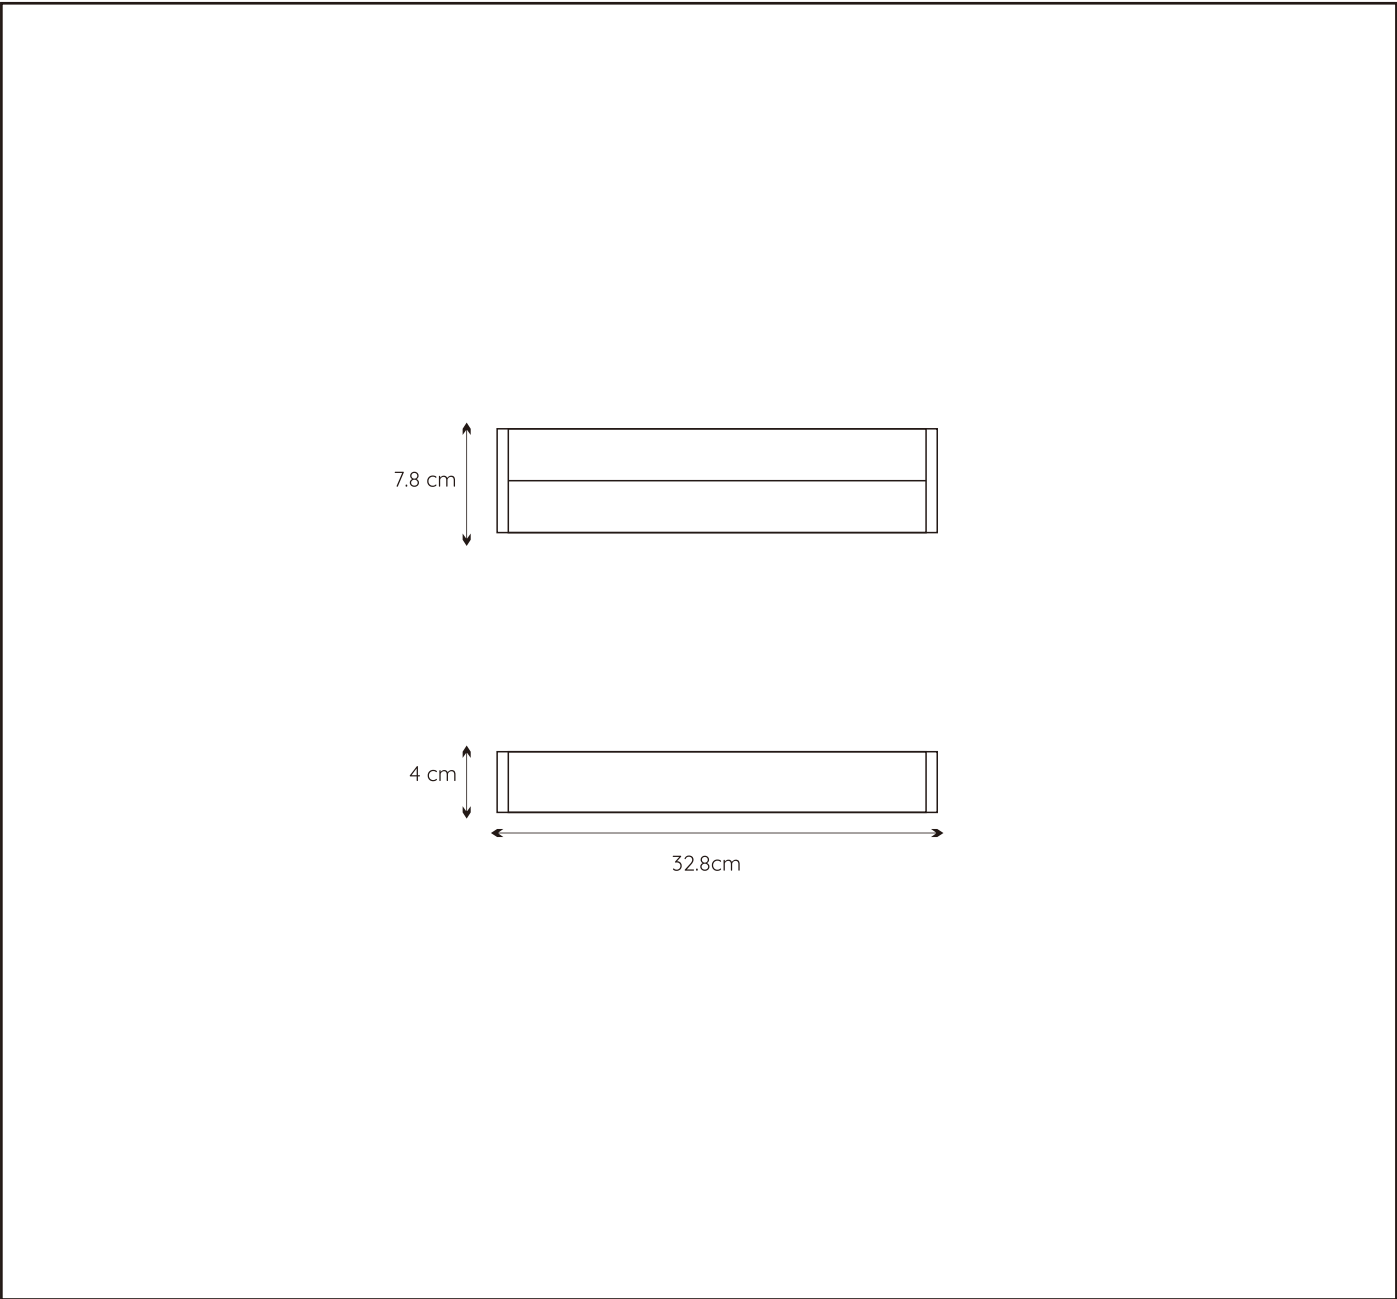

JASPER

Item number : 04205/09/12

EAN code : 5 4112120 4037 4