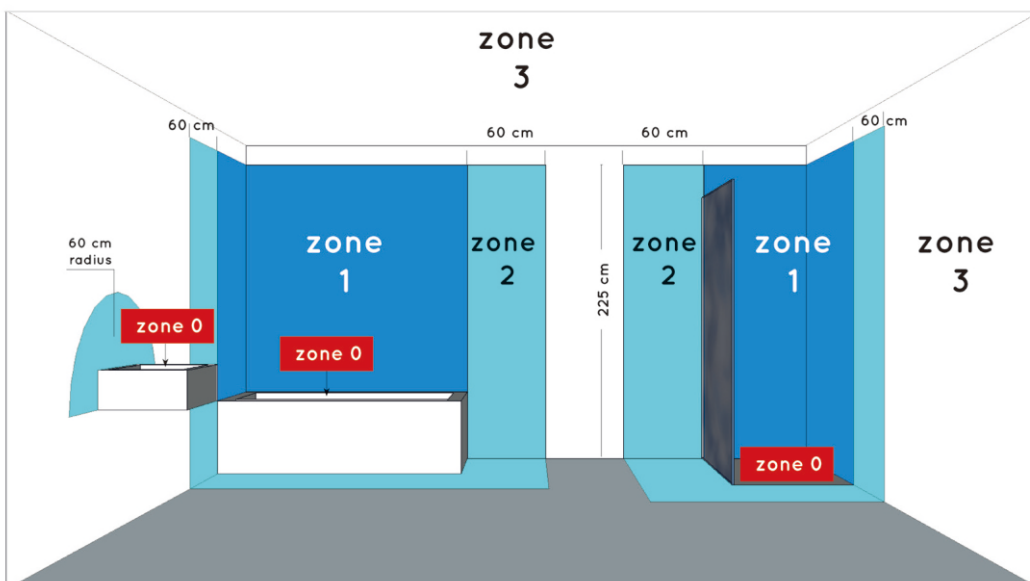

Installation of items in bathroom:

Product specifications

Dimmable : No
Light direction : Around (Diffuse)
Adjustable in height : Not adjustable In Height (Before Installation)
Directional : Not Directional
Cable : No cable On Product
Cable length : - cm
Sensor : Without Sensor
Control : Light Switch Control
IP-Class : 44
Electric class : 2
Light source including ? : No
Lamp socket : G9
Light source number : 1
Power requirements : 220-240V~50Hz
Bulb tube & maximum wattage : G9 LED 33W