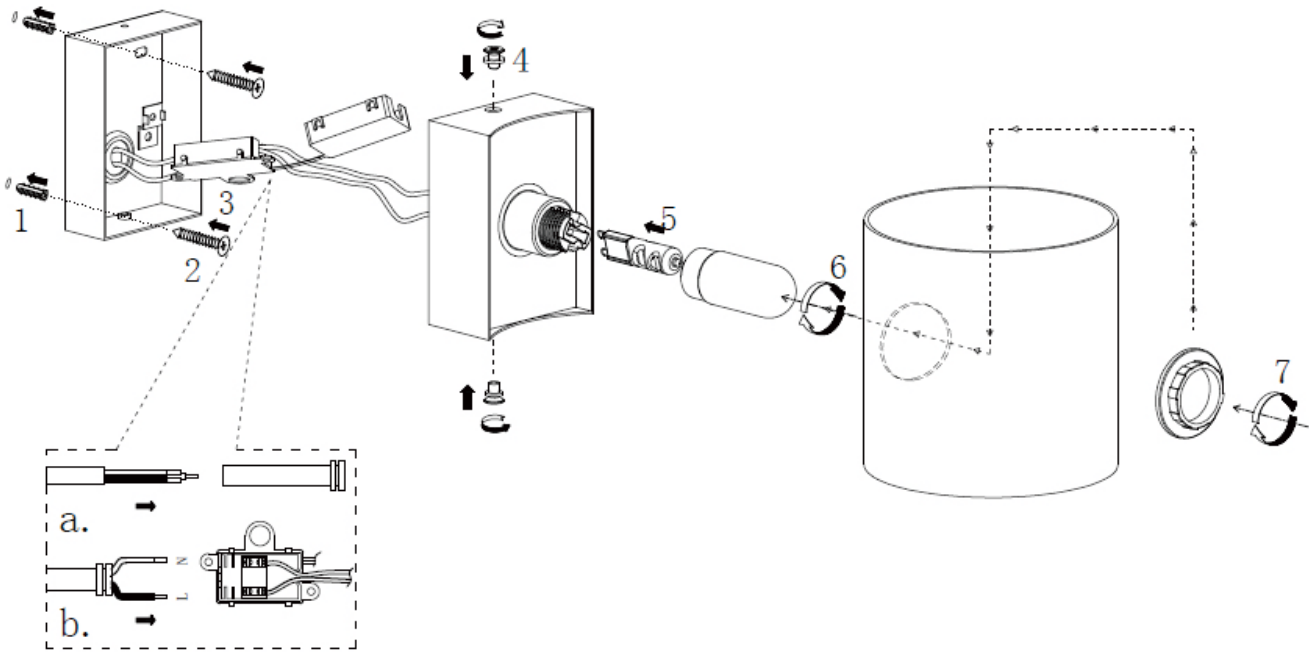

### General

**Dimensions LxWxH :** 12 cm x 15 cm x 12 cm  
**Height minimum :** 12 cm  
**Height maximum :** 12 cm  
**Dimensions shade LxWxH :** Ø 12 cm x 12 cm  
**Main material :** Steel and Glass  
**Ceiling rose material :** -  
**Color :** Sand black and White jade  
**Style :** Modern  
**Shape :** cylinder  
**Weight :** 0,56 kg  
**Warranty :** 3 year warranty

### Product specifications

**Dimmable :** No  
**Light direction :** Around (Diffuse)  
**Adjustable in height :** Not adjustable In Height (Before Installation)  
**Directional :** Not Directional  
**Cable :** No cable On Product  
**Cable length :** - cm  
**Sensor :** Without Sensor  
**Control :** Light Switch Control  
**IP-Class :** 44  
**Electric class :** 2  
**Light source including ? :** No  
**Lamp socket :** G9  
**Light source number :** 1  
**Power requirements :** 220-240V~50Hz  
**Bulb tube & maximum wattage :** G9 LED 33W

# JELTE

Item number : 04203/01/30

EAN code : 5 4112120 40428

Fitting wire colour	Household circuit
Blue	Connect to (Neutral- Blue or Black)
Brown	Connect to (Live- Red or Brown or white)