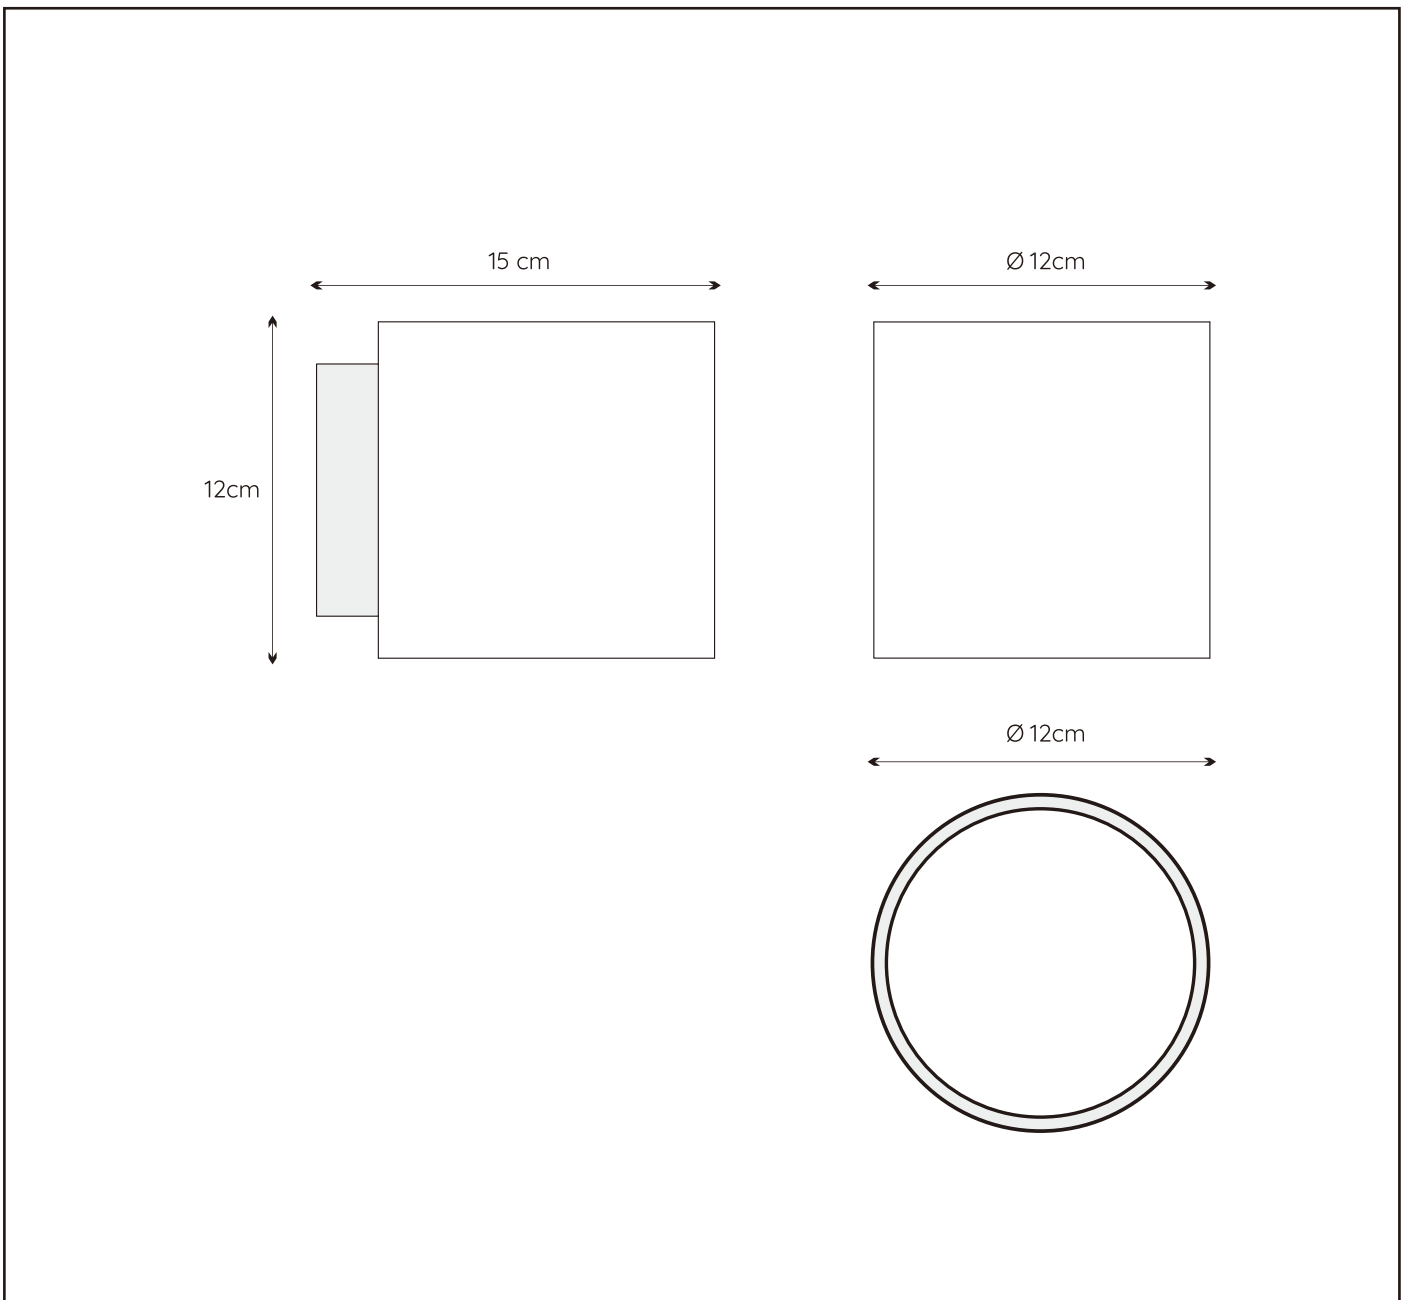

### General

**Dimensions LxWxH :** 12 cm x 15 cm x 12 cm  
**Height minimum :** 12 cm  
**Height maximum :** 12 cm  
**Dimensions shade LxWxH :** Ø 12 cm x 12 cm  
**Main material :** Steel and Glass  
**Ceiling rose material :** -  
**Color :** Sand black and White jade  
**Style :** Modern  
**Shape :** cylinder  
**Weight :** 0,56 kg  
**Warranty :** 3 year warranty

### Product specifications

**Dimmable :** No  
**Light direction :** Around (Diffuse)  
**Adjustable in height :** Not adjustable In Height (Before Installation)  
**Directional :** Not Directional  
**Cable :** No cable On Product  
**Cable length :** - cm  
**Sensor :** Without Sensor  
**Control :** Light Switch Control  
**IP-Class :** 44  
**Electric class :** 2  
**Light source including ? :** No  
**Lamp socket :** G9  
**Light source number :** 1  
**Power requirements :** 220-240V~50Hz  
**Bulb tube & maximum wattage :** G9 LED 33W

# JELTE

Item number : 04203/01/30

EAN code : 5 4112120 40428

Fitting wire colour	Household circuit
Blue	Connect to (Neutral- Blue or Black)
Brown	Connect to (Live- Red or Brown or white)