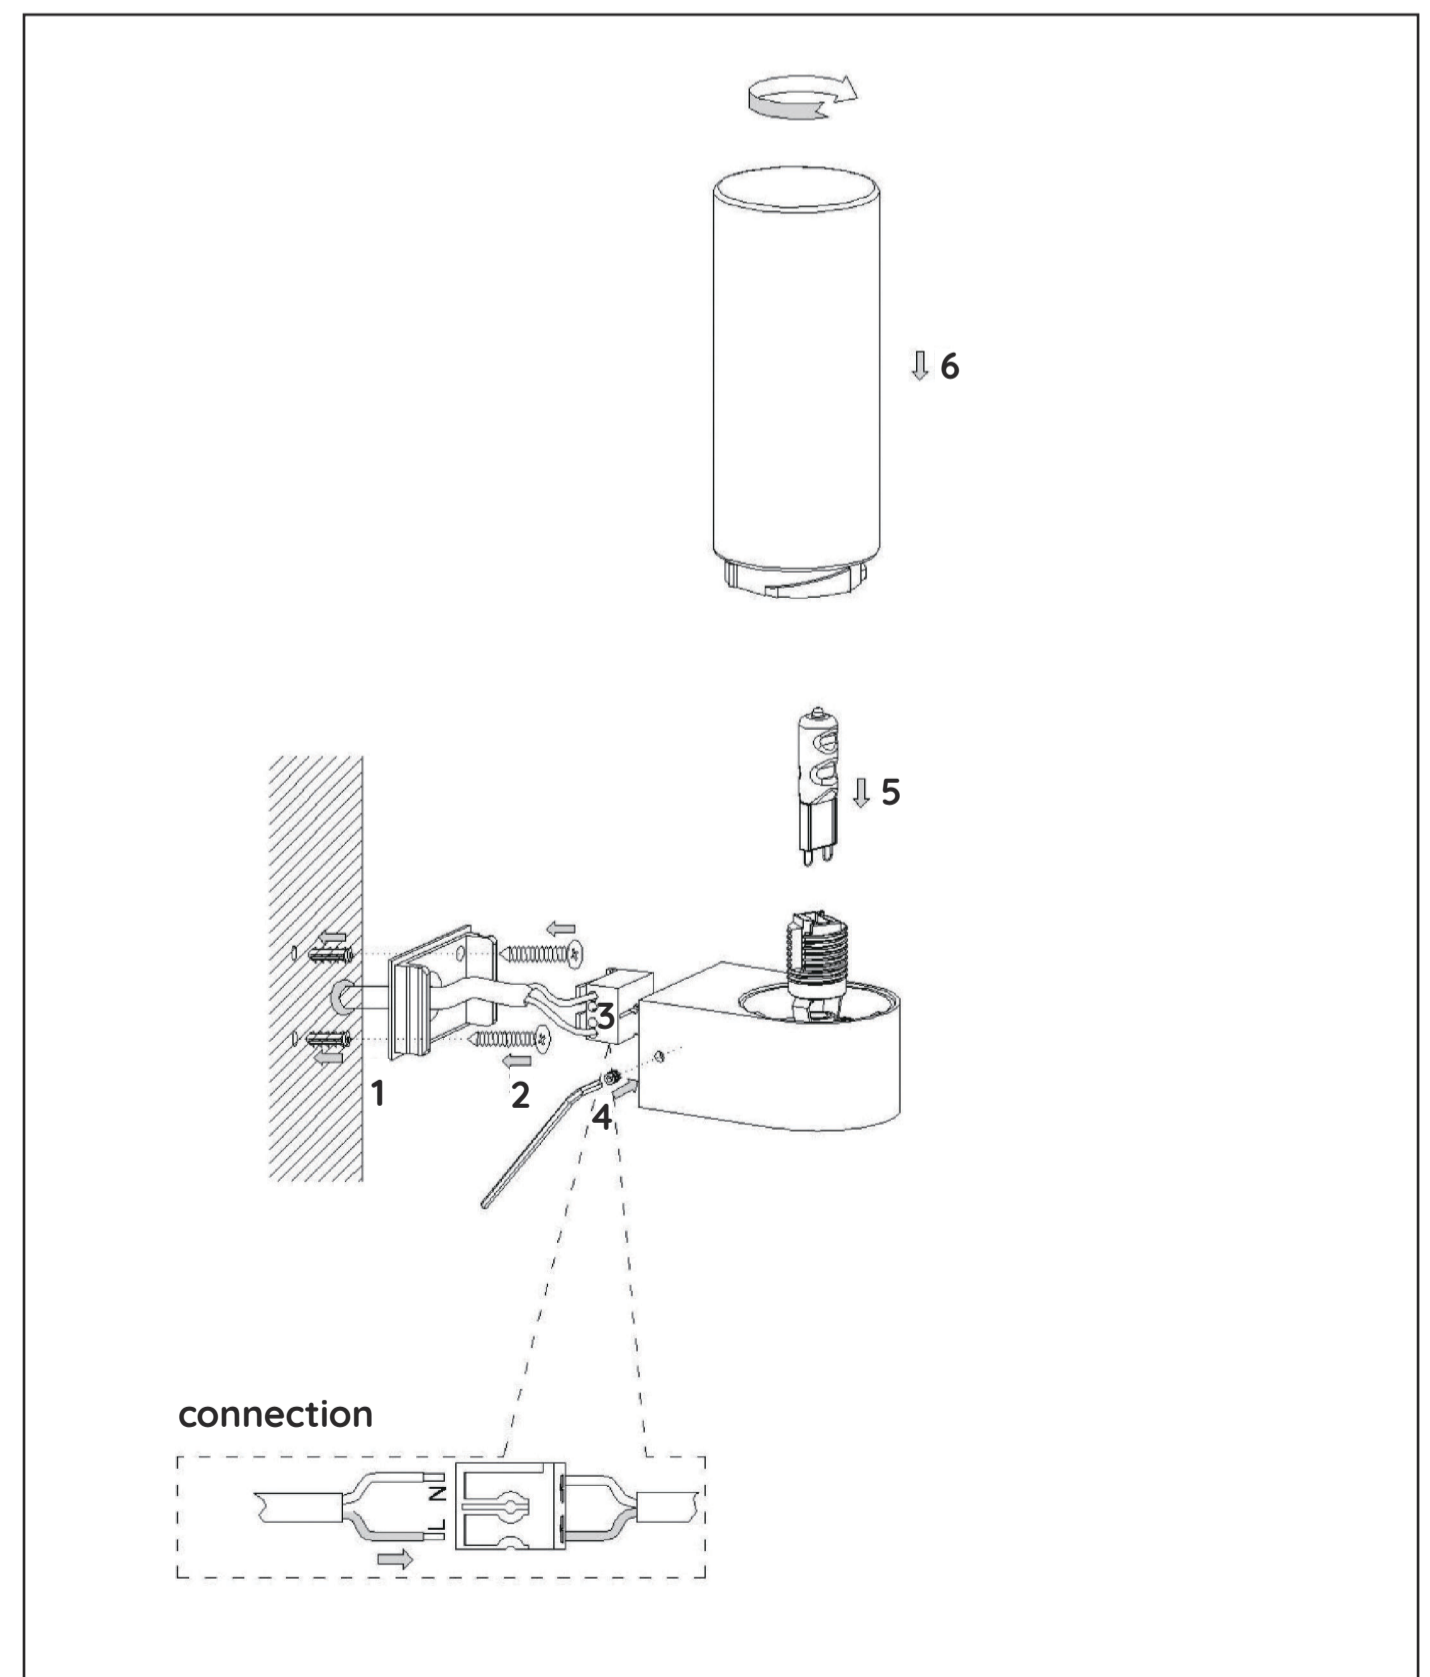

LUCIDE

item number : 04202/01/12  
EAN code : 5411212040343

**JESSE**

**RECOMMENDED LUCIDE LIGHT SOURCE**

49026/03/31  
Light source dimmable : Yes  
Light source incl. : No

**General**

Dimensions LxWxH : 5,5 cm x 8 cm x 16,3 cm  
Height minimum : 16,3 cm  
Height maximum : 16,3 cm  
Dimensions shade LxWxH : Ø 5,5 cm x 13,5 cm  
Main material : Zinc Alloy and Glass  
Ceiling rose material : -  
Color : Satin nickel and White jade  
Style : Modern  
Shape : cylinder  
Weight : 0,5 kg  
Warranty : 3 year warranty

**Installation of items in bathroom:**

**Product specifications**

Dimmable : No  
Light direction : Around (Diffuse)  
Adjustable in height : Not adjustable In Height (Before Installation)  
Directional : Not Directional  
Cable : No cable On Product  
Cable length : - cm  
Sensor : Without Sensor  
Control : Light Switch Control  
IP-Class : 44  
Electric class : 2  
Light source including ? : No  
Lamp socket : G9  
Light source number : 1  
Power requirements : 220-240V~50Hz  
Bulb tube & maximum wattage : G9 LED 33W

[www.lucide.com](http://www.lucide.com)

LUCIDE

TECHNICAL DRAWING & DIMENSIONS

**JESSE**

Item number : 04202/01/12  
EAN code : 5 411212040343

INSTALLATION DRAWING SPECIFICATIONS

For more specifications, dimensions please visit [www.lucide.com](http://www.lucide.com)