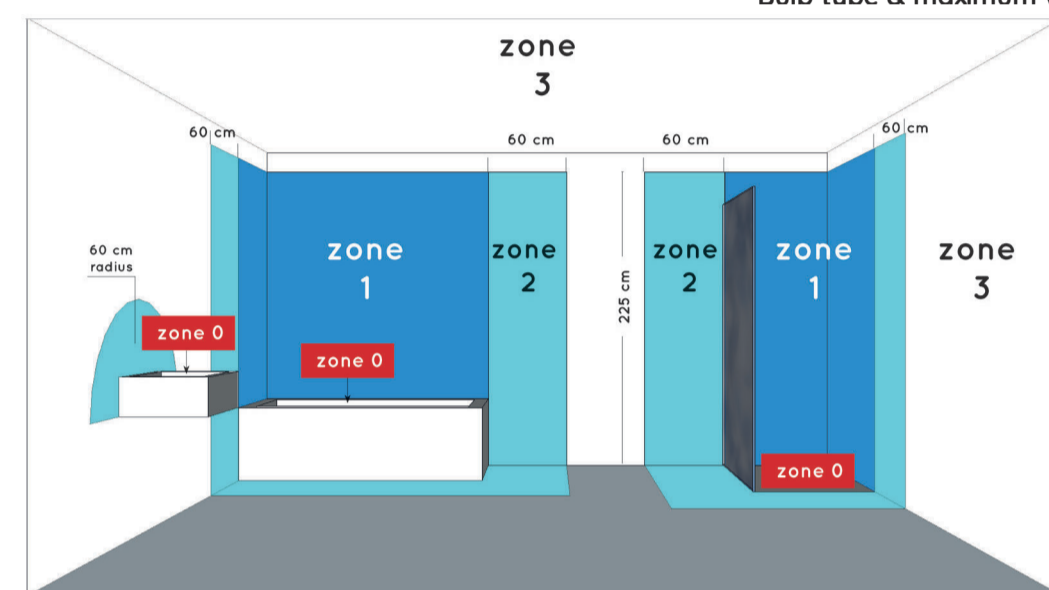

LUCIDE

item number : 04202/01/12  
EAN code : 5411212040343

**JESSE**

**RECOMMENDED LUCIDE LIGHT SOURCE**

49026/03/31  
Light source dimmable : Yes  
Light source incl. : No

**General**

Dimensions LxWxH : 5,5 cm x 8 cm x 16,3 cm  
Height minimum : 16,3 cm  
Height maximum : 16,3 cm  
Dimensions shade LxWxH : Ø 5,5 cm x 13,5 cm  
Main material : Zinc Alloy and Glass  
Ceiling rose material : -  
Color : Satin nickel and White jade  
Style : Modern  
Shape : cylinder  
Weight : 0,5 kg  
Warranty : 3 year warranty

**Installation of items in bathroom:**

**Product specifications**

Dimmable : No  
Light direction : Around (Diffuse)  
Adjustable in height : Not adjustable In Height (Before Installation)  
Directional : Not Directional  
Cable : No cable On Product  
Cable length : - cm  
Sensor : Without Sensor  
Control : Light Switch Control  
IP-Class : 44  
Electric class : 2  
Light source including ? : No  
Lamp socket : G9  
Light source number : 1  
Power requirements : 220-240V~50Hz  
Bulb tube & maximum wattage : G9 LED 33W