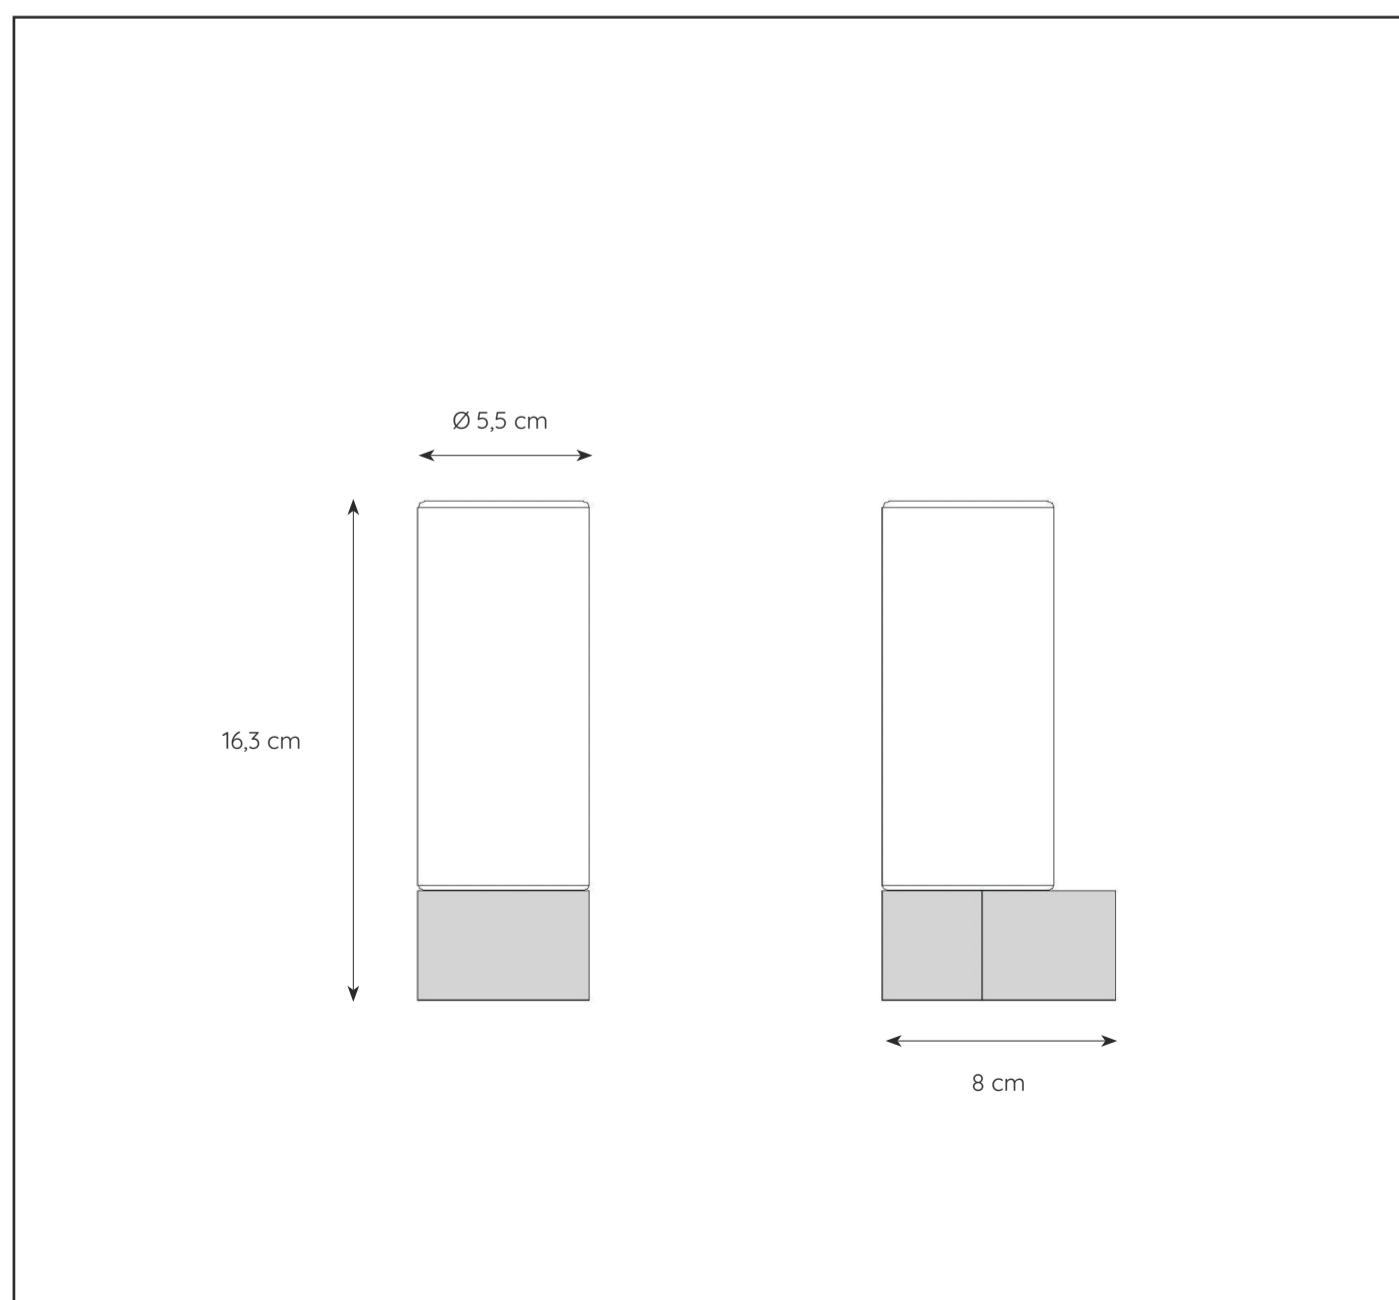

LUCIDE

item number : 04202/01/12  
EAN code : 5411212040343

**JESSE**

**RECOMMENDED LUCIDE LIGHT SOURCE**

49026/03/31  
Light source dimmable : Yes  
Light source incl. : No

**General**

Dimensions LxWxH : 5,5 cm x 8 cm x 16,3 cm  
Height minimum : 16,3 cm  
Height maximum : 16,3 cm  
Dimensions shade LxWxH : Ø 5,5 cm x 13,5 cm  
Main material : Zinc Alloy and Glass  
Ceiling rose material : -  
Color : Satin nickel and White jade  
Style : Modern  
Shape : cylinder  
Weight : 0,5 kg  
Warranty : 3 year warranty

**Installation of items in bathroom:**

**Product specifications**

Dimmable : No  
Light direction : Around (Diffuse)  
Adjustable in height : Not adjustable In Height (Before Installation)  
Directional : Not Directional  
Cable : No cable On Product  
Cable length : - cm  
Sensor : Without Sensor  
Control : Light Switch Control  
IP-Class : 44  
Electric class : 2  
Light source including ? : No  
Lamp socket : G9  
Light source number : 1  
Power requirements : 220-240V~50Hz  
Bulb tube & maximum wattage : G9 LED 33W

[www.lucide.com](http://www.lucide.com)

LUCIDE

TECHNICAL DRAWING & DIMENSIONS

**JESSE**

Item number : 04202/01/12  
EAN code : 5 411212040343

INSTALLATION DRAWING SPECIFICATIONS

For more specifications, dimensions please visit [www.lucide.com](http://www.lucide.com)