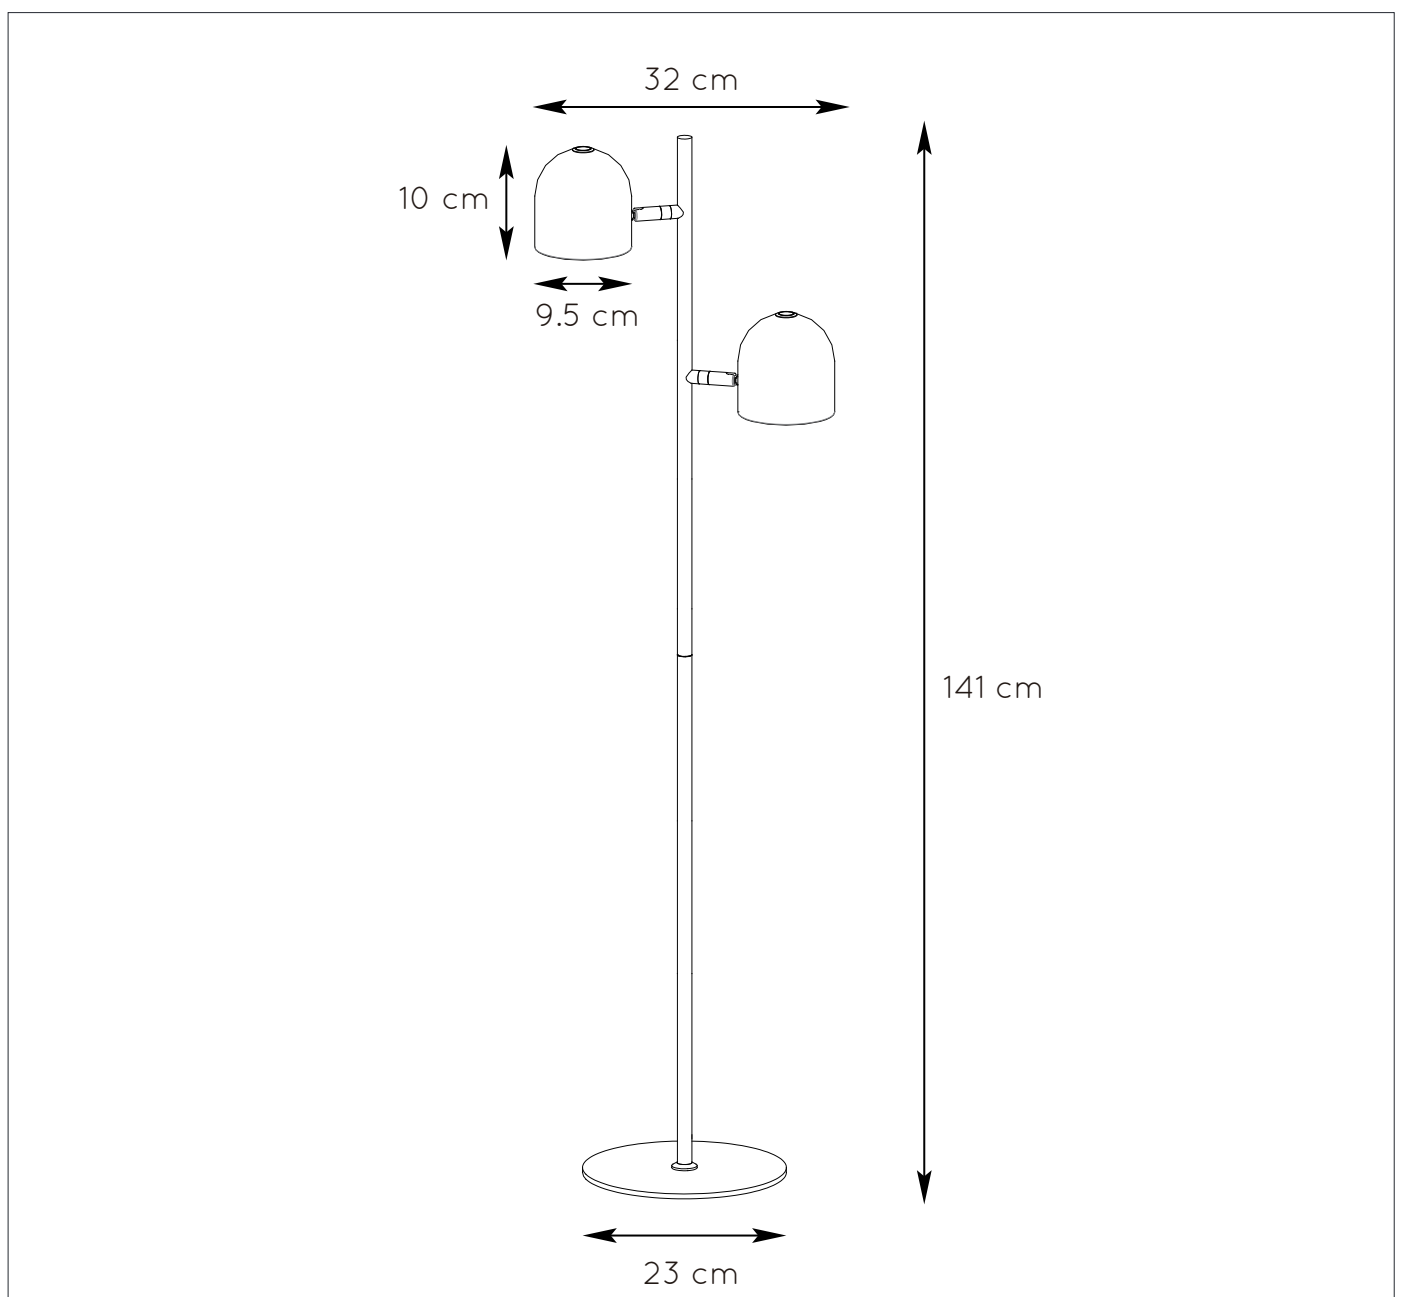

LUCIDE

TECHNICAL DRAWING & DIMENSIONS

SKANSKA

Item number : 03703/10/12

EAN code : 5411212030986

Item number : 03703/10/30

EAN code : 5411212030481

Item number : 03703/10/31

EAN code : 5411212030474

For more specifications, dimensions please visit

www.lucide.com