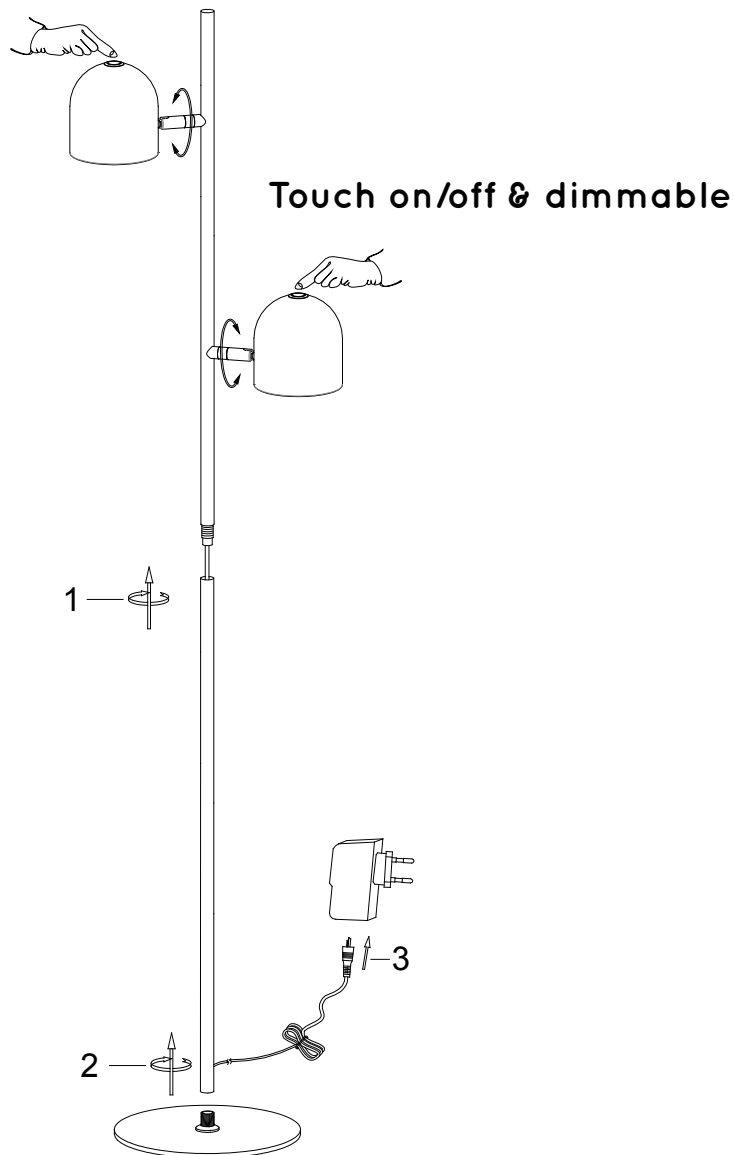

Dimensions LxWxH : 32 cm x 23 cm x 141 cm

Height minimum : 141 cm

Height maximum : 141 cm

Dimensions shade LxWxH : Ø 9.5 cm x 10 cm

Main material : Metal

Ceiling rose material : -

Color : Satin chrome, black, white

Style : Modern

Shape: Round

Weight : 2.8 kg

Warranty : 3 years

Product specifications

Dimmable : Yes, touch dimmable

Light direction : Downlight

Adjustable in height : Not Adjustable In Height (Before Installation)

Lamp socket : 5W Edison LED

Light source number : 2

Power requirements : DC12V, 1000mA

Main Power 100-240V- 50/60Hz

Bulb type & maximum wattage : 2x5W LED

For more specifications of this product please visit

Item number : 03703/10/31

EAN code : 5411212030474

For more specifications, dimensions please visit

www.lucide.com

Touch on/off & dimmable

Dit toestel is continu dimbaar. Door het langer aan te raken zal het toestel langzaam dimmen.