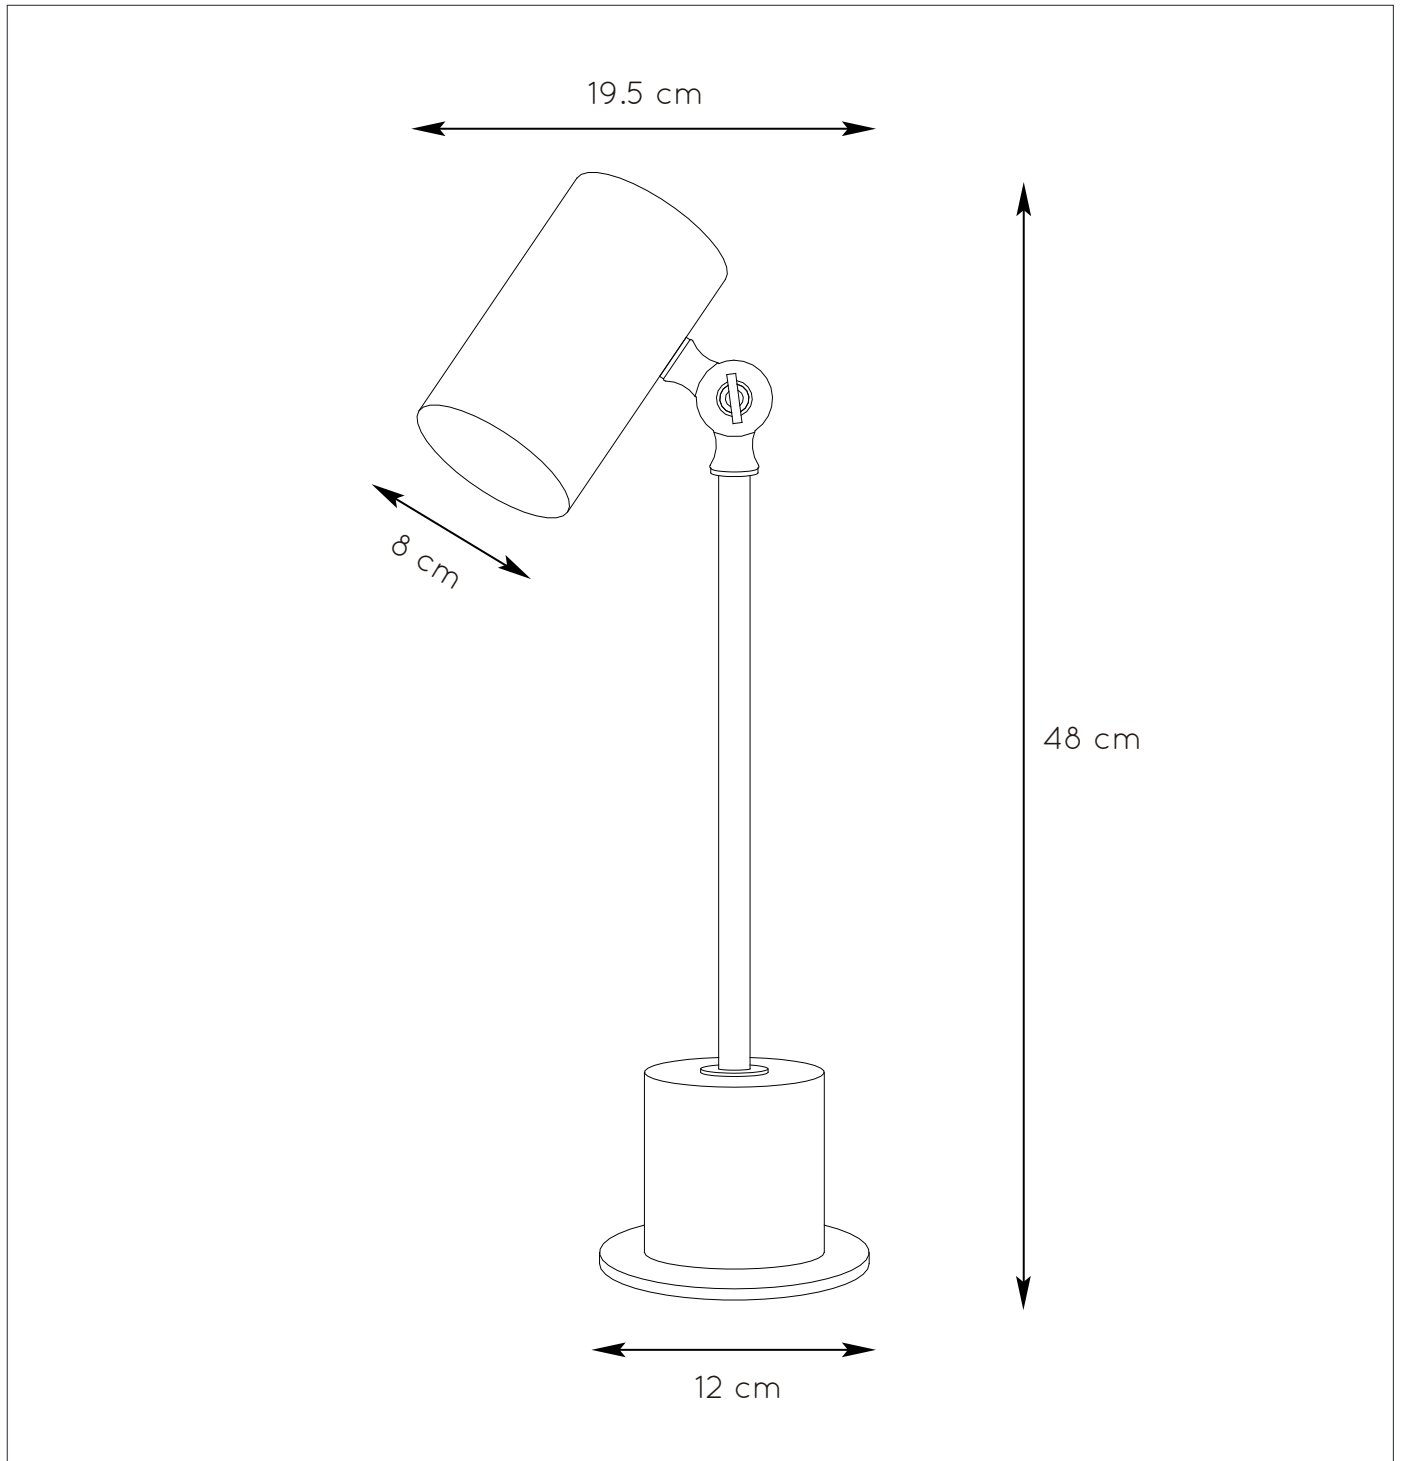

BRANDON

Item number : 03530/01/30

EAN code : 5411212031297