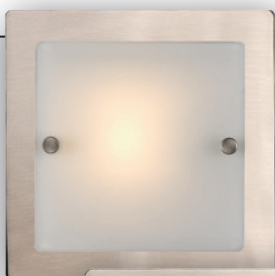

Wall light  
20226/20/61

- 1xE14/max. 40W/excl.
- Ø: 20cm
- Satin white
- Opal glass
- Glass (92/20226/20)

Wall light  
20226/25/61

- 1xE14/max. 40W/excl.
- Ø: 25cm
- Satin white
- Opal glass
- Glass (92/20226/25)

Wall light  
20226/30/61

- 1xE14/max. 40W/excl.
- Ø: 30cm
- Satin white
- Opal glass
- Glass (92/20226/30)

LAGAN

Wall light  
12287/21/60

- 1xR7S/100W/excl.
- H: 31cm - W: 20cm
- Clear glass
- Glass (92/12287/00)
- Protection glass (92/12287/01)

Wall light  
12288/21/67

- 1xR7S/100W/excl.
- H: 16cm - W: 30cm
- Frosted glass
- Inner glass (92/12288/00)
- Outer glass (92/12288/01)
- Protection glass (92/12288/02)

GITANE

Wall light  
16227/21/12

- 1x G9/28W/incl.
- 13x13cm
- Satin Chrome
- Metal & glass
- Glass (92/16227/21)

Wall light  
16227/22/12

- 2x G9/28W/incl.
- 20x20cm
- Satin Chrome
- Metal & glass
- Glass (92/16227/22)

LARGOT

Wall light  
38246/23/72

- 1xR7S/100W/incl.
- H: 24cm - W: 12cm - L: 21cm
- Wengé Wood
- Frosted glass
- Glass (92/38246/23)
- Protection glass (92/38246/00)