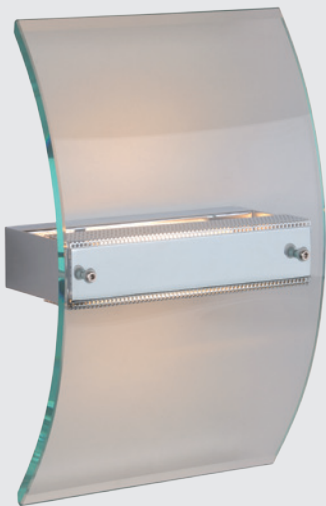

Wall light  
20226/20/61

- 1xE14/max. 40W/excl.
- Ø: 20cm
- Satin white
- Opal glass
- Glass (92/20226/20)

Wall light  
20226/25/61

- 1xE14/max. 40W/excl.
- Ø: 25cm
- Satin white
- Opal glass
- Glass (92/20226/25)

Wall light  
20226/30/61

- 1xE14/max. 40W/excl.
- Ø: 30cm
- Satin white
- Opal glass
- Glass (92/20226/30)

LAGAN

Wall light  
12287/21/60

- 1xR7S/100W/excl.
- H: 31cm - W: 20cm
- Clear glass
- Glass (92/12287/00)
- Protection glass (92/12287/01)

Wall light  
12288/21/67

- 1xR7S/100W/excl.
- H: 16cm - W: 30cm
- Frosted glass
- Inner glass (92/12288/00)
- Outer glass (92/12288/01)
- Protection glass (92/12288/02)

GITANE

Wall light  
16227/21/12

- 1x G9/28W/incl.
- 13x13cm
- Satin Chrome
- Metal & glass
- Glass (92/16227/21)

Wall light  
16227/22/12

- 2x G9/28W/incl.
- 20x20cm
- Satin Chrome
- Metal & glass
- Glass (92/16227/22)

LARGOT

Wall light  
38246/23/72

- 1xR7S/100W/incl.
- H: 24cm - W: 12cm - L: 21cm
- Wengé Wood
- Frosted glass
- Glass (92/38246/23)
- Protection glass (92/38246/00)