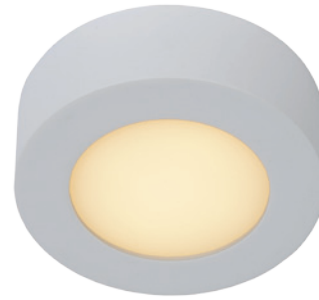

BRICE-LED

BRICE-LED

Spot
28106/11/31

- 8W/Epistar Led/3000K/483lm
- dimmable driver 8W incl.
- Ø: 11,7cm - H: 3,9cm
- White
- Aluminium

BRICE-LED

Spot
28106/18/31

- 11W/Epistar Led/3000K/745lm
- dimmable driver 11W incl.
- Ø: 18cm - H: 3,9cm
- White
- Aluminium

BRICE-LED

Spot
28106/24/31

- 15W/Epistar Led/3000K/1006lm
- dimmable driver 15W incl.
- Ø: 24cm - H: 3,9cm
- White
- Aluminium

BRICE-LED

Spot
28106/30/31

- 30W/Epistar Led/3000K/1797lm
- dimmable driver 30W incl.
- Ø: 30cm - H: 3,9cm
- White
- Aluminium