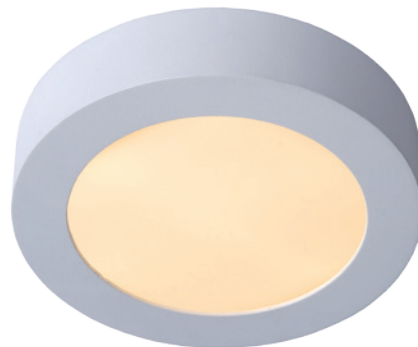

BRICE-LED

BRICE-LED

Spot
28106/11/31

- 8W/Epistar Led/3000K/483lm
- dimmable driver 8W incl.
- Ø: 11,7cm - H: 3,9cm
- White
- Aluminium

BRICE-LED

Spot
28106/18/31

- 11W/Epistar Led/3000K/745lm
- dimmable driver 11W incl.
- Ø: 18cm - H: 3,9cm
- White
- Aluminium

BRICE-LED

Spot
28106/24/31

- 15W/Epistar Led/3000K/1006lm
- dimmable driver 15W incl.
- Ø: 24cm - H: 3,9cm
- White
- Aluminium

BRICE-LED

Spot
28106/30/31

- 30W/Epistar Led/3000K/1797lm
- dimmable driver 30W incl.
- Ø: 30cm - H: 3,9cm
- White
- Aluminium