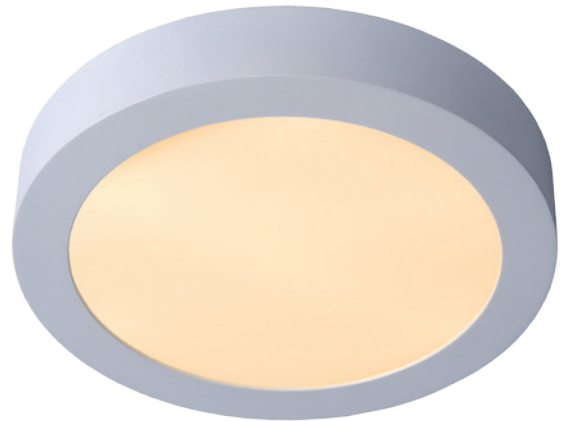

BRICE-LED

BRICE-LED

Spot
28106/11/31

- 8W/Epistar Led/3000K/483lm
- dimmable driver 8W incl.
- Ø: 11,7cm - H: 3,9cm
- White
- Aluminium

BRICE-LED

Spot
28106/18/31

- 11W/Epistar Led/3000K/745lm
- dimmable driver 11W incl.
- Ø: 18cm - H: 3,9cm
- White
- Aluminium

BRICE-LED

Spot
28106/24/31

- 15W/Epistar Led/3000K/1006lm
- dimmable driver 15W incl.
- Ø: 24cm - H: 3,9cm
- White
- Aluminium

BRICE-LED

Spot
28106/30/31

- 30W/Epistar Led/3000K/1797lm
- dimmable driver 30W incl.
- Ø: 30cm - H: 3,9cm
- White
- Aluminium