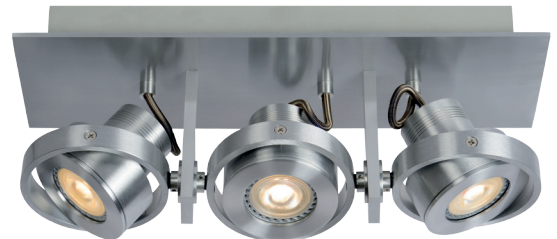

49000/05/31

49000/05/36

Spot **LANDA LED**
17906/05/31

- 1x4,5W/GU10/LED/3000K/320lm/incl.
- H: 12,5cm /W: 11,5cm/L: 11,5cm
- White
- Aluminium
- Spare bulb: 49000/05/31

17906/05/12

- 1x4,5W/GU10/LED/3000K/320lm/incl.
- H: 12,5cm /W: 11,5cm/L: 11,5cm
- Grey
- Aluminium
- Spare bulb: 49000/05/36

17906/10/31

- 2x4,5W/GU10/LED/3000K/2x 320lm/incl.
- H: 12,5cm/W: 11,5cm/L: 23cm
- White
- Aluminium
- Spare bulb: 49000/05/31

17906/10/12

- 2x4,5W/GU10/LED/3000K/2x 320lm/incl.
- H: 12,5cm/W: 11,5cm/L: 23cm
- Grey
- Aluminium
- Spare bulb: 49000/05/36

17906/15/31

- 3x5W/GU10/LED/3000K/3x320lm/incl.
- H: 12,5cm/W: 11,5cm/L: 34,5cm
- White
- Aluminium
- Spare bulb: 49000/05/31

17906/15/12

- 3x4,5W/GU10/LED/3000K/3x320lm/incl.
- H: 12,5cm/W: 11,5cm/L: 34,5cm
- Grey
- Aluminium
- Spare bulb: 49000/05/36

17906/20/31

- 4x4,5W/GU10/LED/3000K/4x 320lm/incl.
- H: 12,5cm/W: 23cm/L: 23cm
- White
- Aluminium
- Spare bulb: 49000/05/31

17906/20/12

- 4x4,5W/GU10/LED/3000K/4x 320lm/incl.
- H: 12,5cm/W: 23cm/L: 23cm
- Grey
- Aluminium
- Spare bulb: 49000/05/36