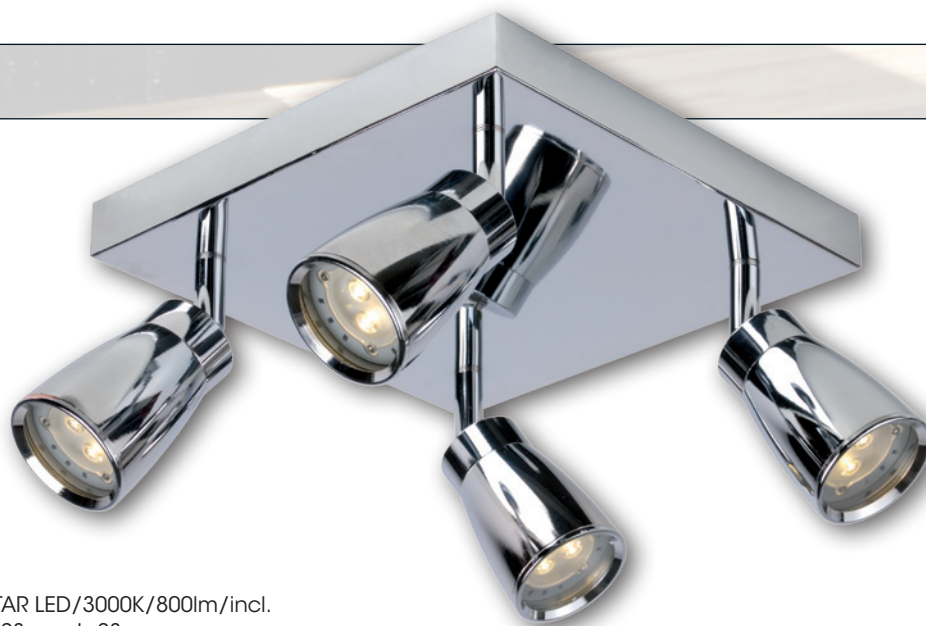

LED
LIGHT EMITTING DIODE

Spare bulb
50421/13/31

LANA

Spot

17949/21/11

- 1x4,5W/EPISTAR LED/3000K/200lm/incl.
- H: 12cm - W: 8cm - L: 8cm
- Chrome
- Metal

LANA

LANA

Spot

17949/22/11

- 2x4,5W/EPISTAR LED/3000K/400lm/incl.
- H: 12cm - W: 6cm - L: 36cm
- Chrome
- Metal

LANA

Spot

17949/14/11

- 4x4,5W/EPISTAR LED/3000K/800lm/incl.
- H: 12cm - W: 23cm - L: 23cm
- Chrome
- Metal